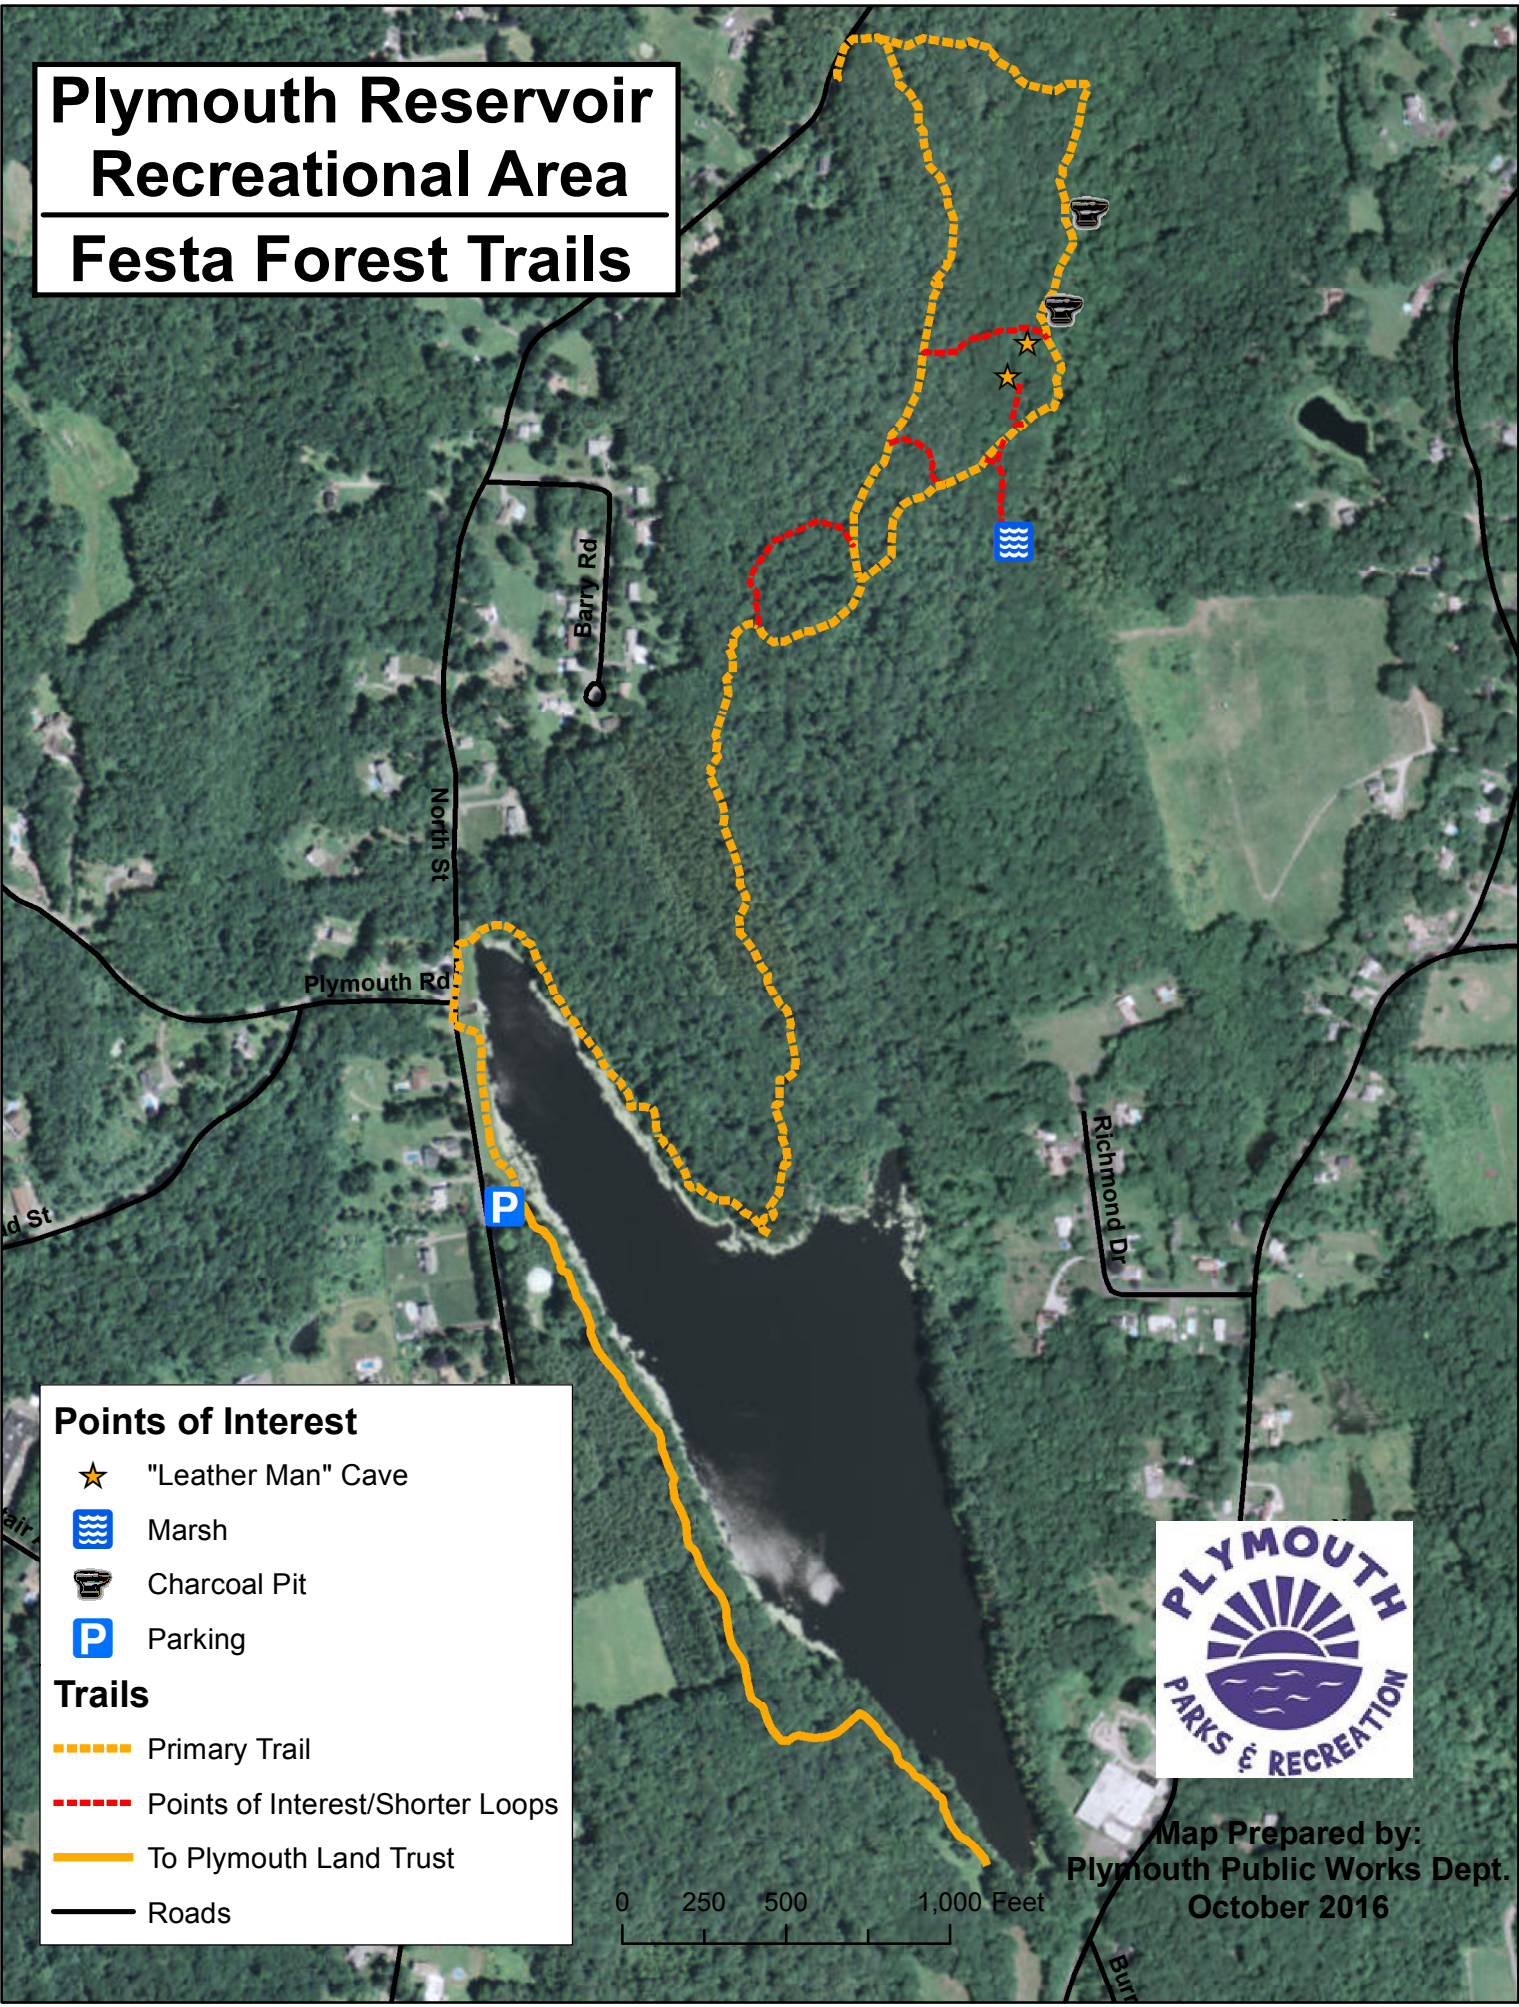

Plymouth Reservoir Recreational Area Festa Forest Trails

Points of Interest

- ★ "Leather Man" Cave
- Marsh
- Charcoal Pit
- P Parking

Trails

- Primary Trail
- Points of Interest/Shorter Loops
- To Plymouth Land Trust
- Roads

Map Prepared by:
Plymouth Public Works Dept.
October 2016